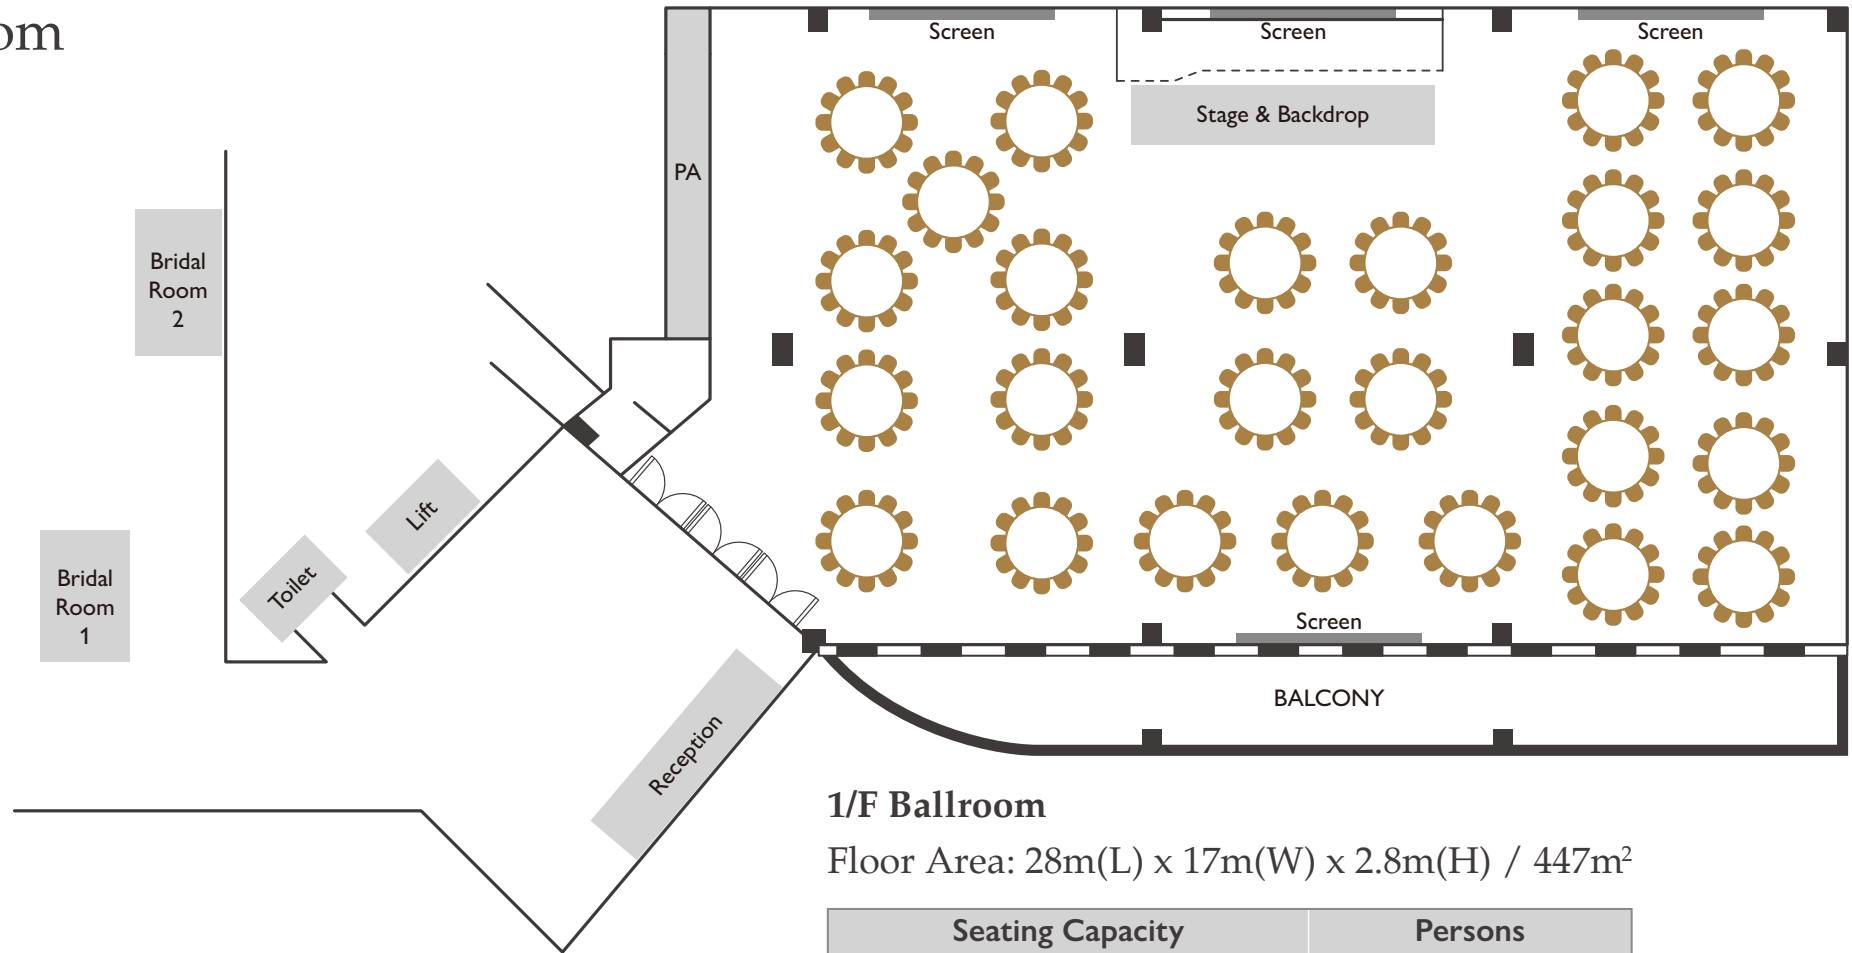

## Ballroom

### 1/F Ballroom

Floor Area: 28m(L) x 17m(W) x 2.8m(H) / 447m<sup>2</sup>

Seating Capacity	Persons
Cocktail Reception	200
Buffet	240
Theatre Style	300
Round Table	312

### 1/F Foyer

Floor Area: 8m(L) x 7.5m(W) x 2.1m(H) / 65m<sup>2</sup>